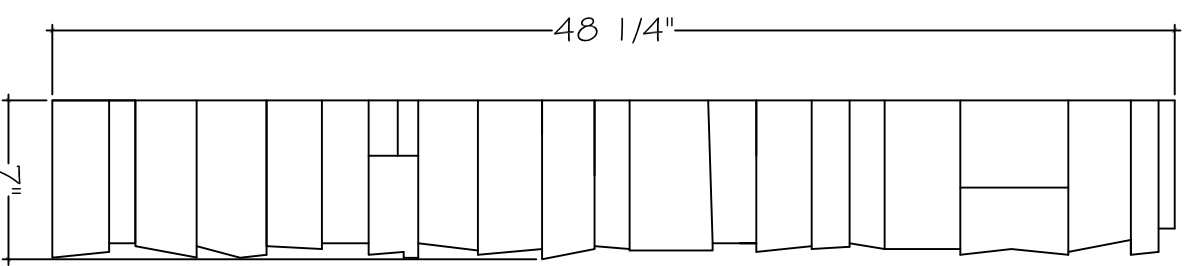

Ledgestone

R-LS-CF-0748 7" X 48" Easy Corner

Overall Dimensions

Width Left: 7"

Width Right: 7"

Height: 48 1/4"

Thickness: 2 1/2"

Why Choose "Easy Corners"?
Perfect for do-it-yourself projects, SerenyStone "Easy Corners" are simple and quick to install. Unlike traditional corners, there's no need to inter-lock the corner and panel keys, or to create mitered corners by cutting panels. Once the "Easy Corners" are installed, you just have to cut panels to size and butt them to the corners. Nothing could be easier!