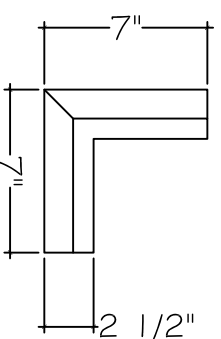

Ledgestone

R-LS-CF-0748 7" X 48" Easy Corner

Overall Dimensions

Width Left: 7"

Width Right: 7"

Height: 48 1/4"

Thickness: 2 1/2"

Why Choose "Easy Corners"?
Perfect for do-it-yourself projects, SerenyStone "Easy Corners" are simple and quick to install. Unlike traditional corners, there's no need to inter-lock the corner and panel keys, or to create mitered corners by cutting panels. Once the "Easy Corners" are installed, you just have to cut panels to size and butt them to the corners. Nothing could be easier!